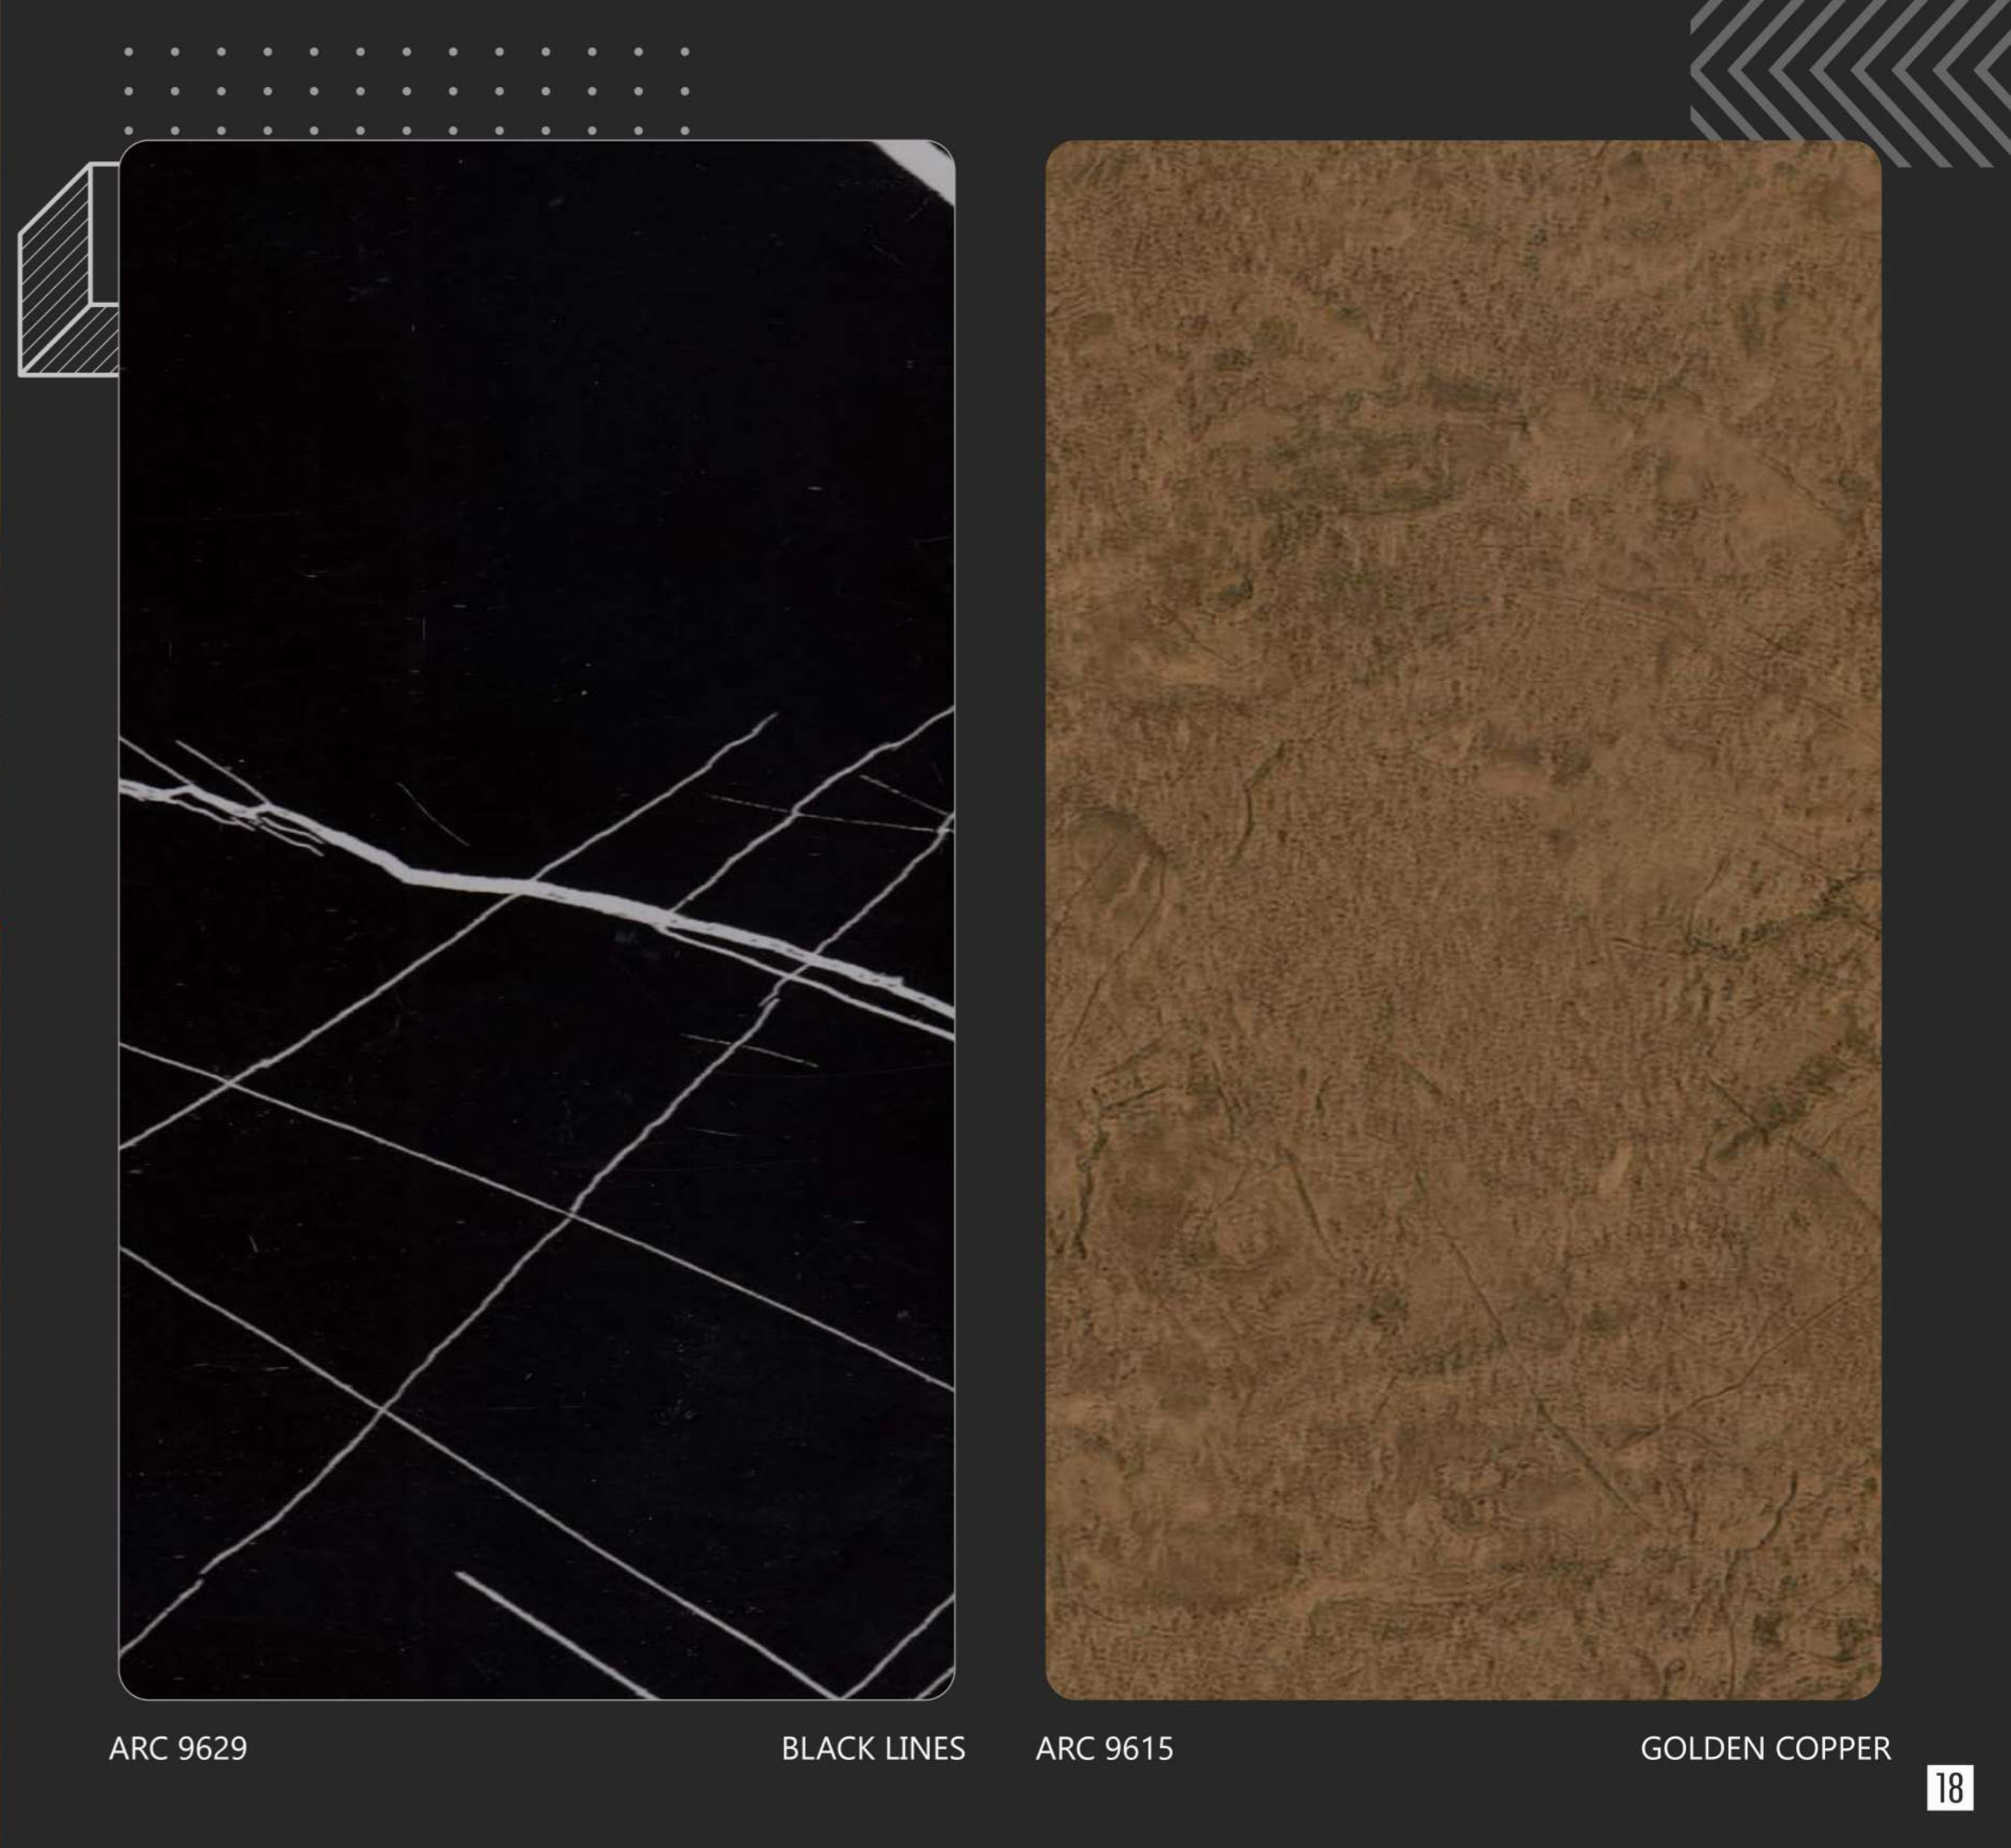

ARC 9629

BLACK LINES

ARC 9615

GOLDEN COPPER