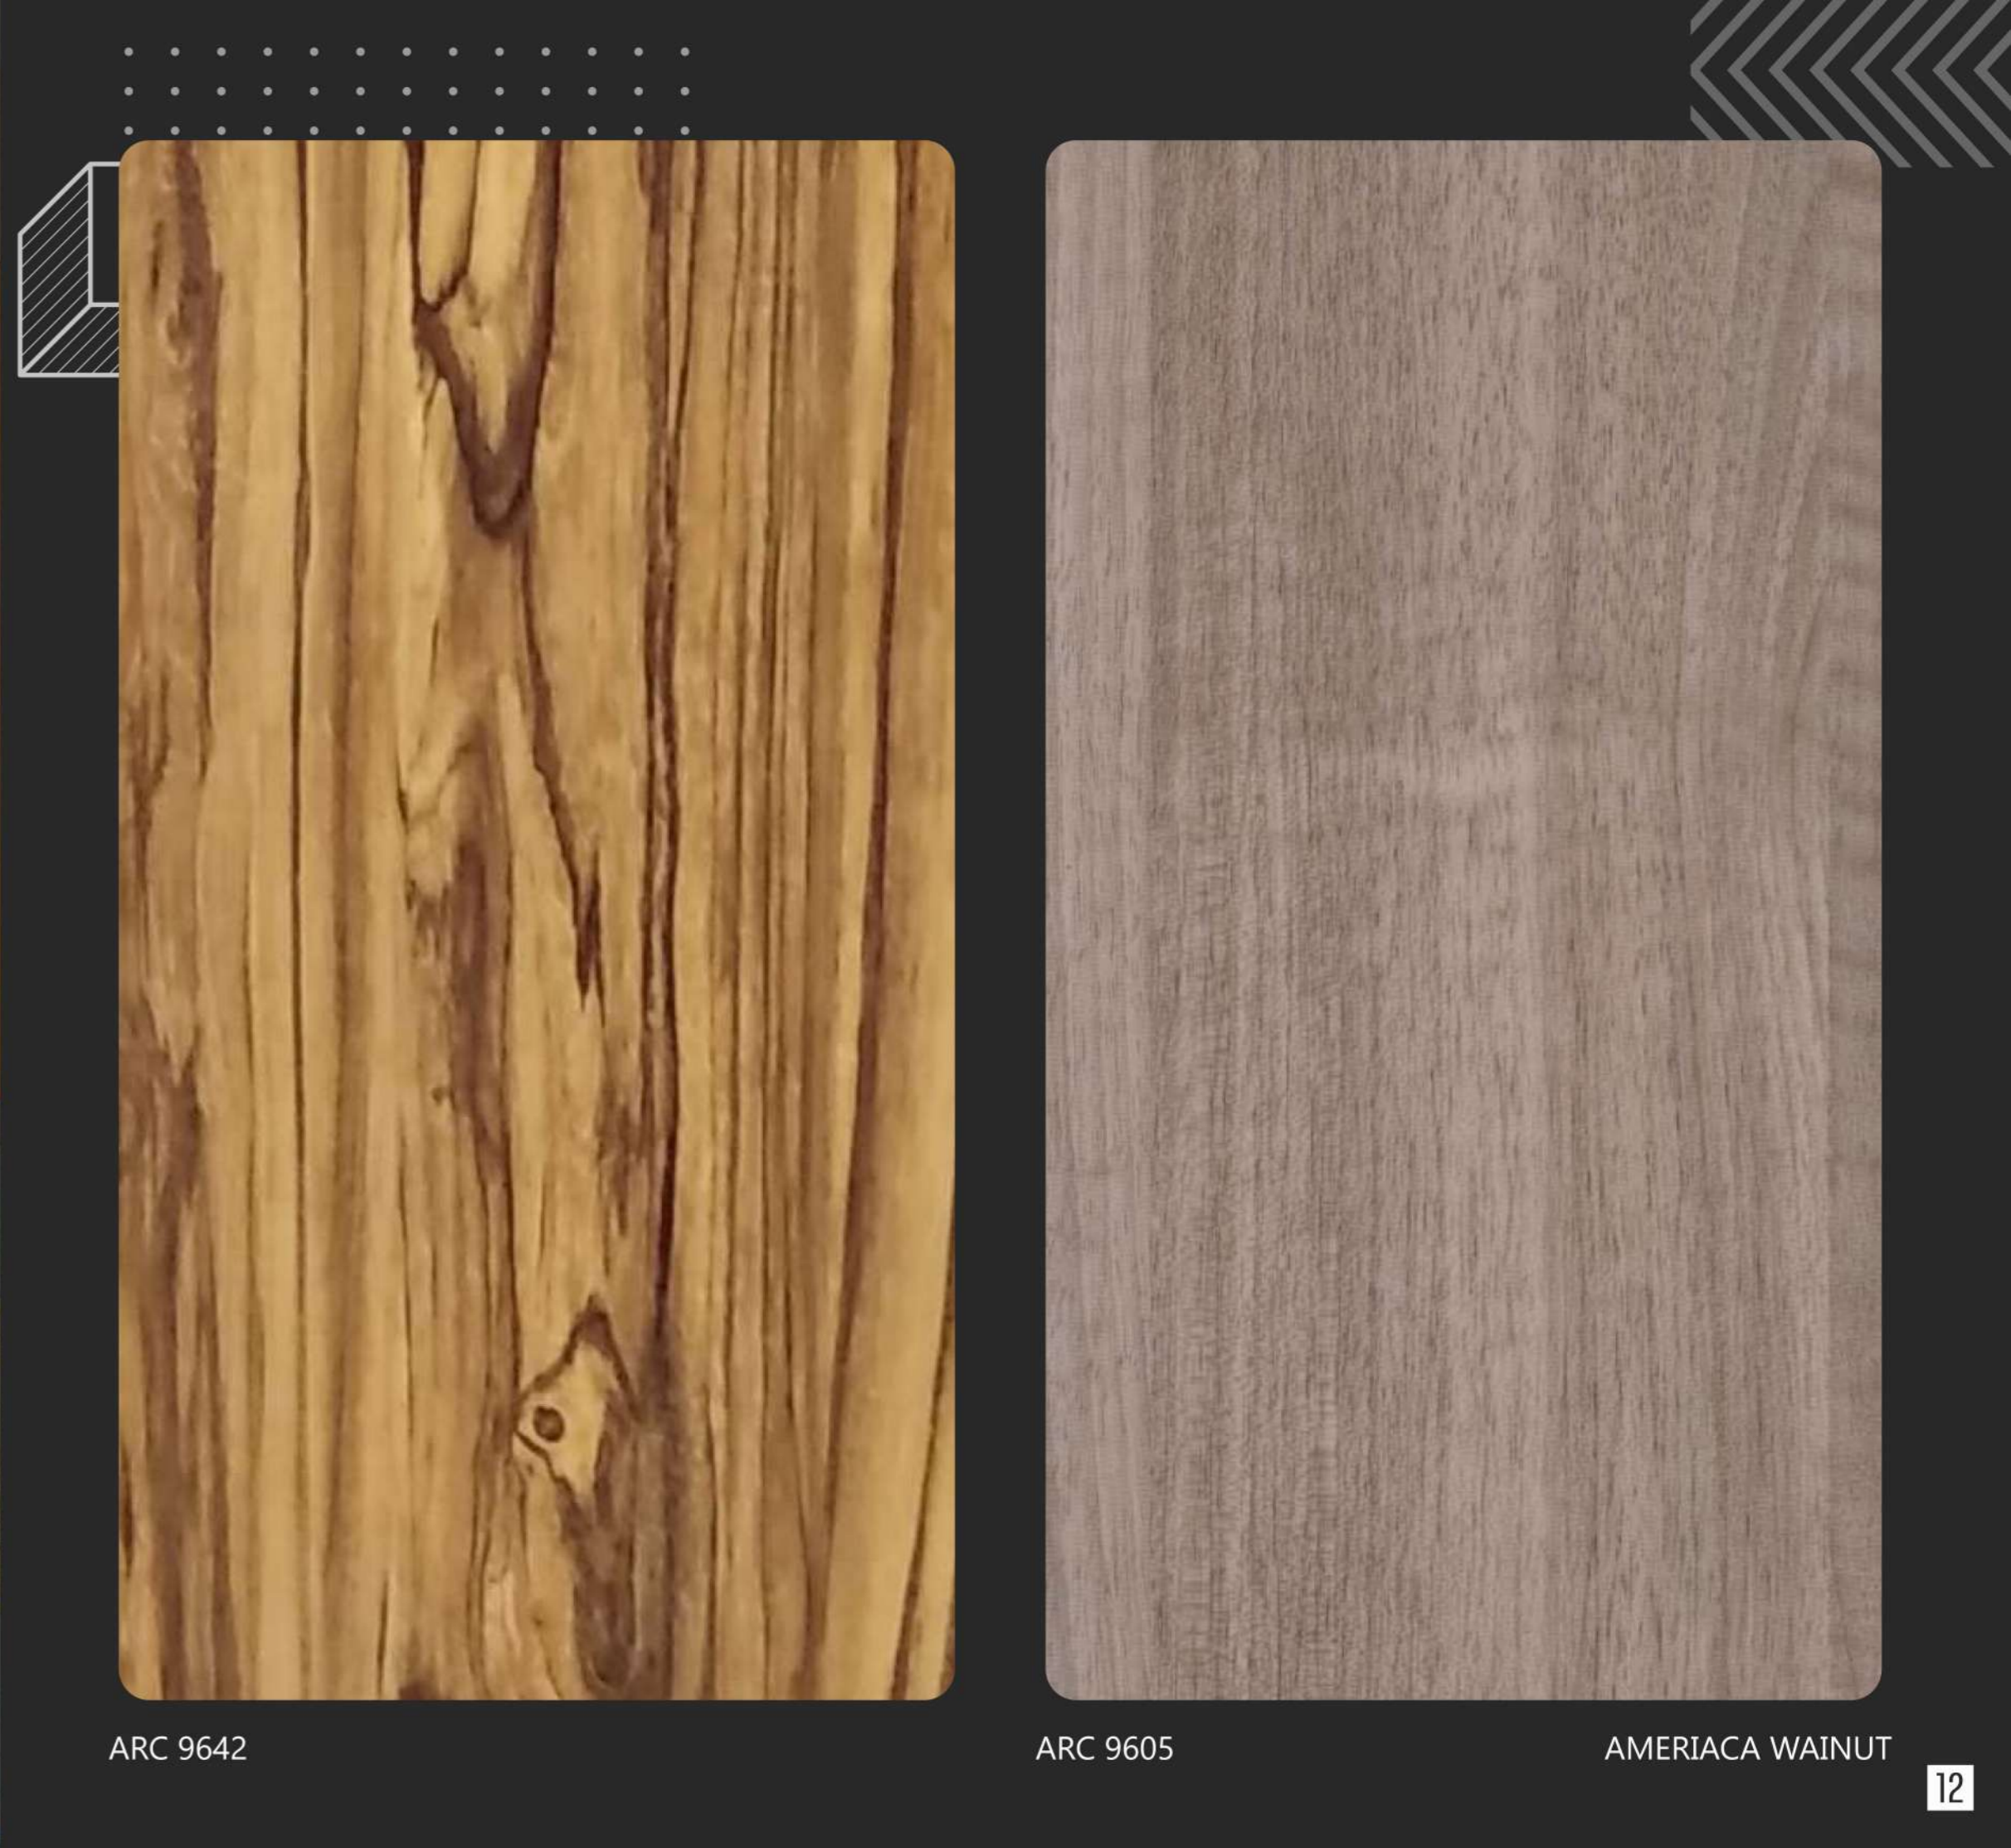

1.5 MM Thickness

Superior Gloss Level

Anti Yellow Protect From Sunlight

High Scratch Resistance

Buffing

decolam.in

ARC 9642

ARC 9605

AMERIACA WAINUT